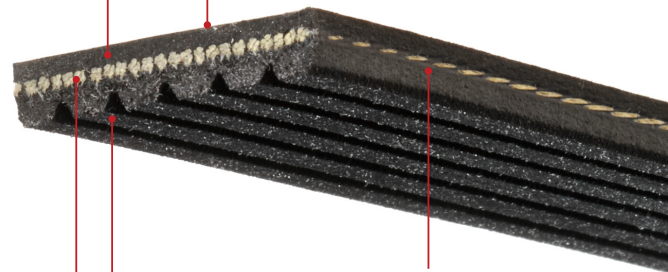

UNDERCORD: NYLON REINFORCEMENT IN A PATENTED EPDM COMPOUND RESISTS HEAT AND EXTENDS SERVICE LIFE

BELT PROFILE: FITS THE PULLEY PRECISELY, ELIMINATING BELT SLIP

TENSILE CORD: HIGH-MODULUS*, LOW STRETCH ARAMID CORD OFFERS EXTREME LOAD-CARRYING CAPABILITY

ASK A SALES REPRESENTATIVE FOR MORE INFORMATION.

GATESAUSTRALIA.COM.AU

*MODULUS QUANTIFIES STIFFNESS. HIGH-MODULUS (STIFFER) BELTS TRANSMIT LOAD MORE ACCURATELY WITH LESS VIBRATION THAN LOW-MODULUS BELTS.