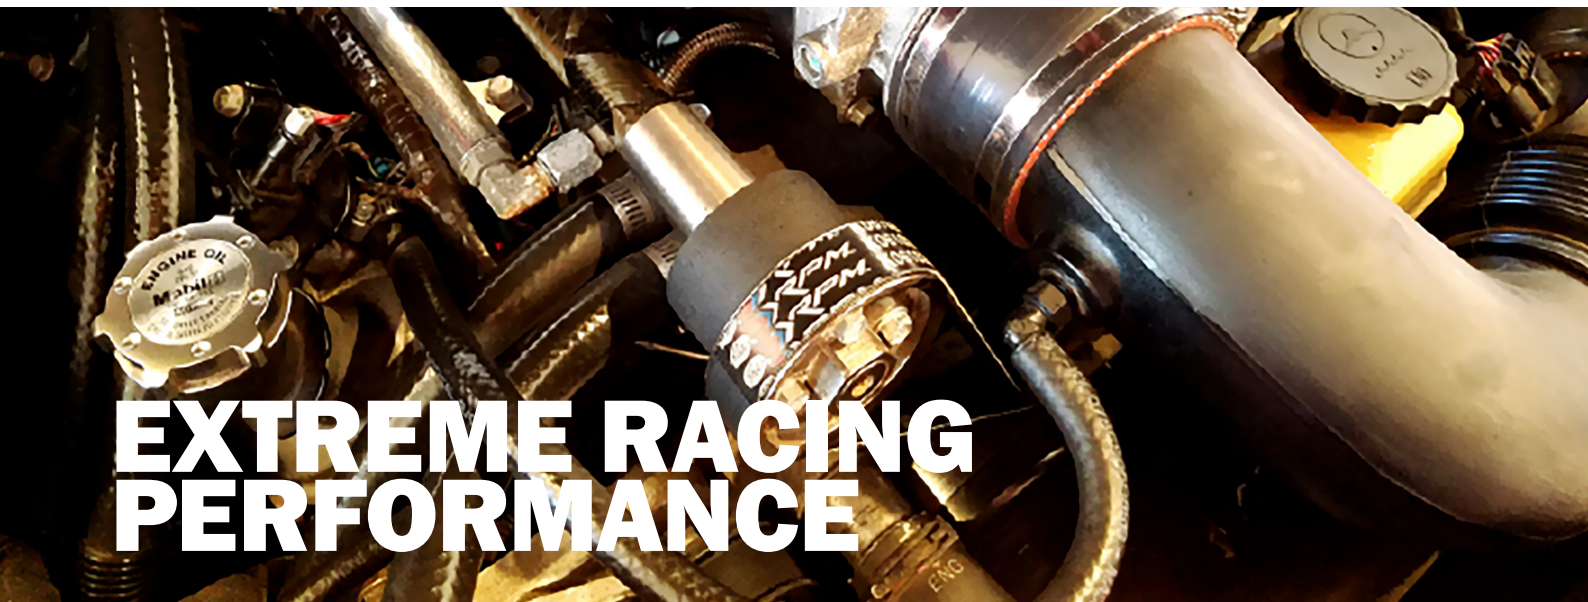

EXTREME RACING PERFORMANCE

BE IN IT FOR THE WIN

Racing Performance Muscle. If your customers are serious about winning, offer them RPM belts from Gates. Specially-engineered to deliver optimum boost from forced induction engines, these belts feature the most advanced technology:

- » Nylon-fiber reinforced undercord
- » High-modulus, low-stretch aramid cord
- » Advanced, exact-fit precision-ground belt profile
- » Strict OEM dimension specifications
- » Two layers of adhesion for increased durability

These features result in lower heat, noise, vibration, and belt slip, for increased durability, improved power transmission and unsurpassed boost. Stock up on Gates® RPM high performance serpentine belts today and deliver the ultimate in performance for your customers.

ADHESION LAYERS: MULTIPLE ADHESION GUM LAYERS EXTEND SERVICE LIFE OF THE BELT

OVERCORD: THE HEAT-RESISTANT OVERCORD IS REINFORCED WITH A PATENTED EPDM COMPOUND